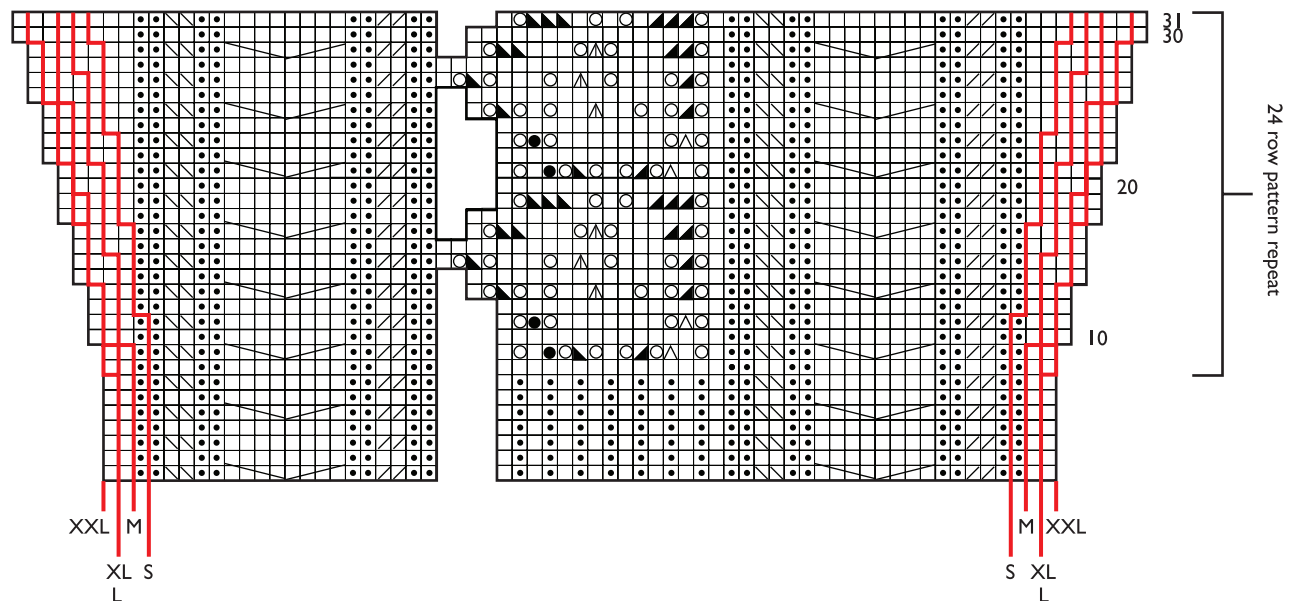

BODY CHART

KEY

- K on RS, P on WS ○ yfwd ▲ sl 1, K1, pssso ● K3tog tbl ▨ Tw2R ▩ C4B
- P on RS, K on WS ▲ K2tog ▲ sl 2, K1, p2sso ▲ K3tog ▨ Tw2L ▩ C4F

SLEEVE CHART

KEY

- K on RS, P on WS ○ yfwd ▲ sl 1, K1, pssso ● K3tog tbl ▨ Tw2R ▩ C4B
- P on RS, K on WS ▲ K2tog ▲ sl 2, K1, p2sso ▲ K3tog ▨ Tw2L ▩ C4F

XXL M
XL S
L

M XXL
S XL
L