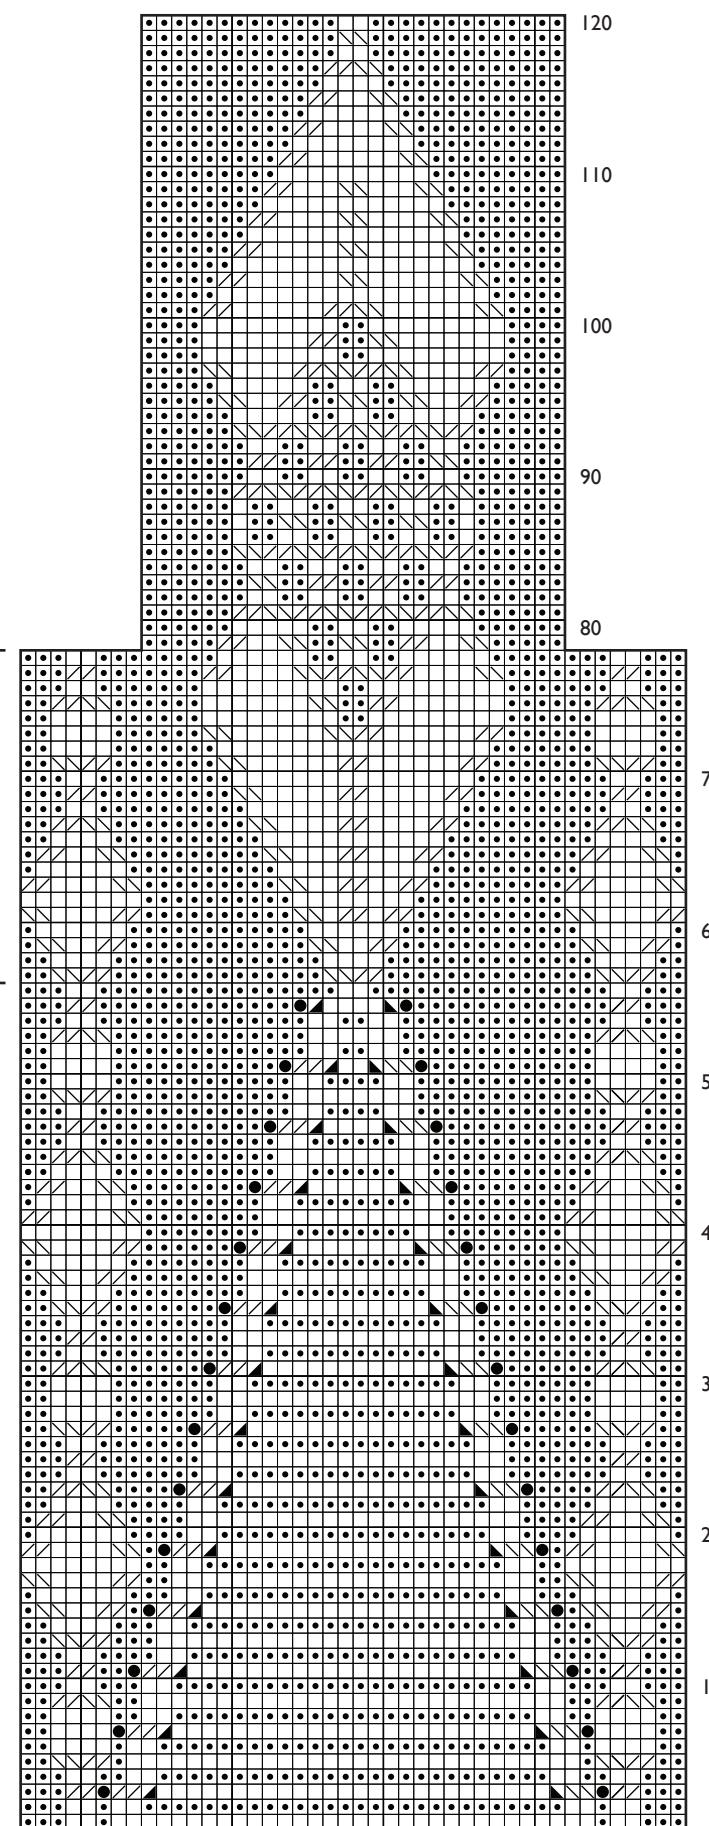

KEY

□ K on RS, P on WS

• P on RS, K on WS

▣ K2tog

▤ sll, K1, pss0

▥ Tw2R

▦ Tw2L

● M1

BACK CHART

36 stitch pattern repeat

CENTRE BACK

FRONT & SLEEVE CHART

22 row pattern repeat

64 row pattern repeat

22 row pattern repeat

64 row pattern repeat