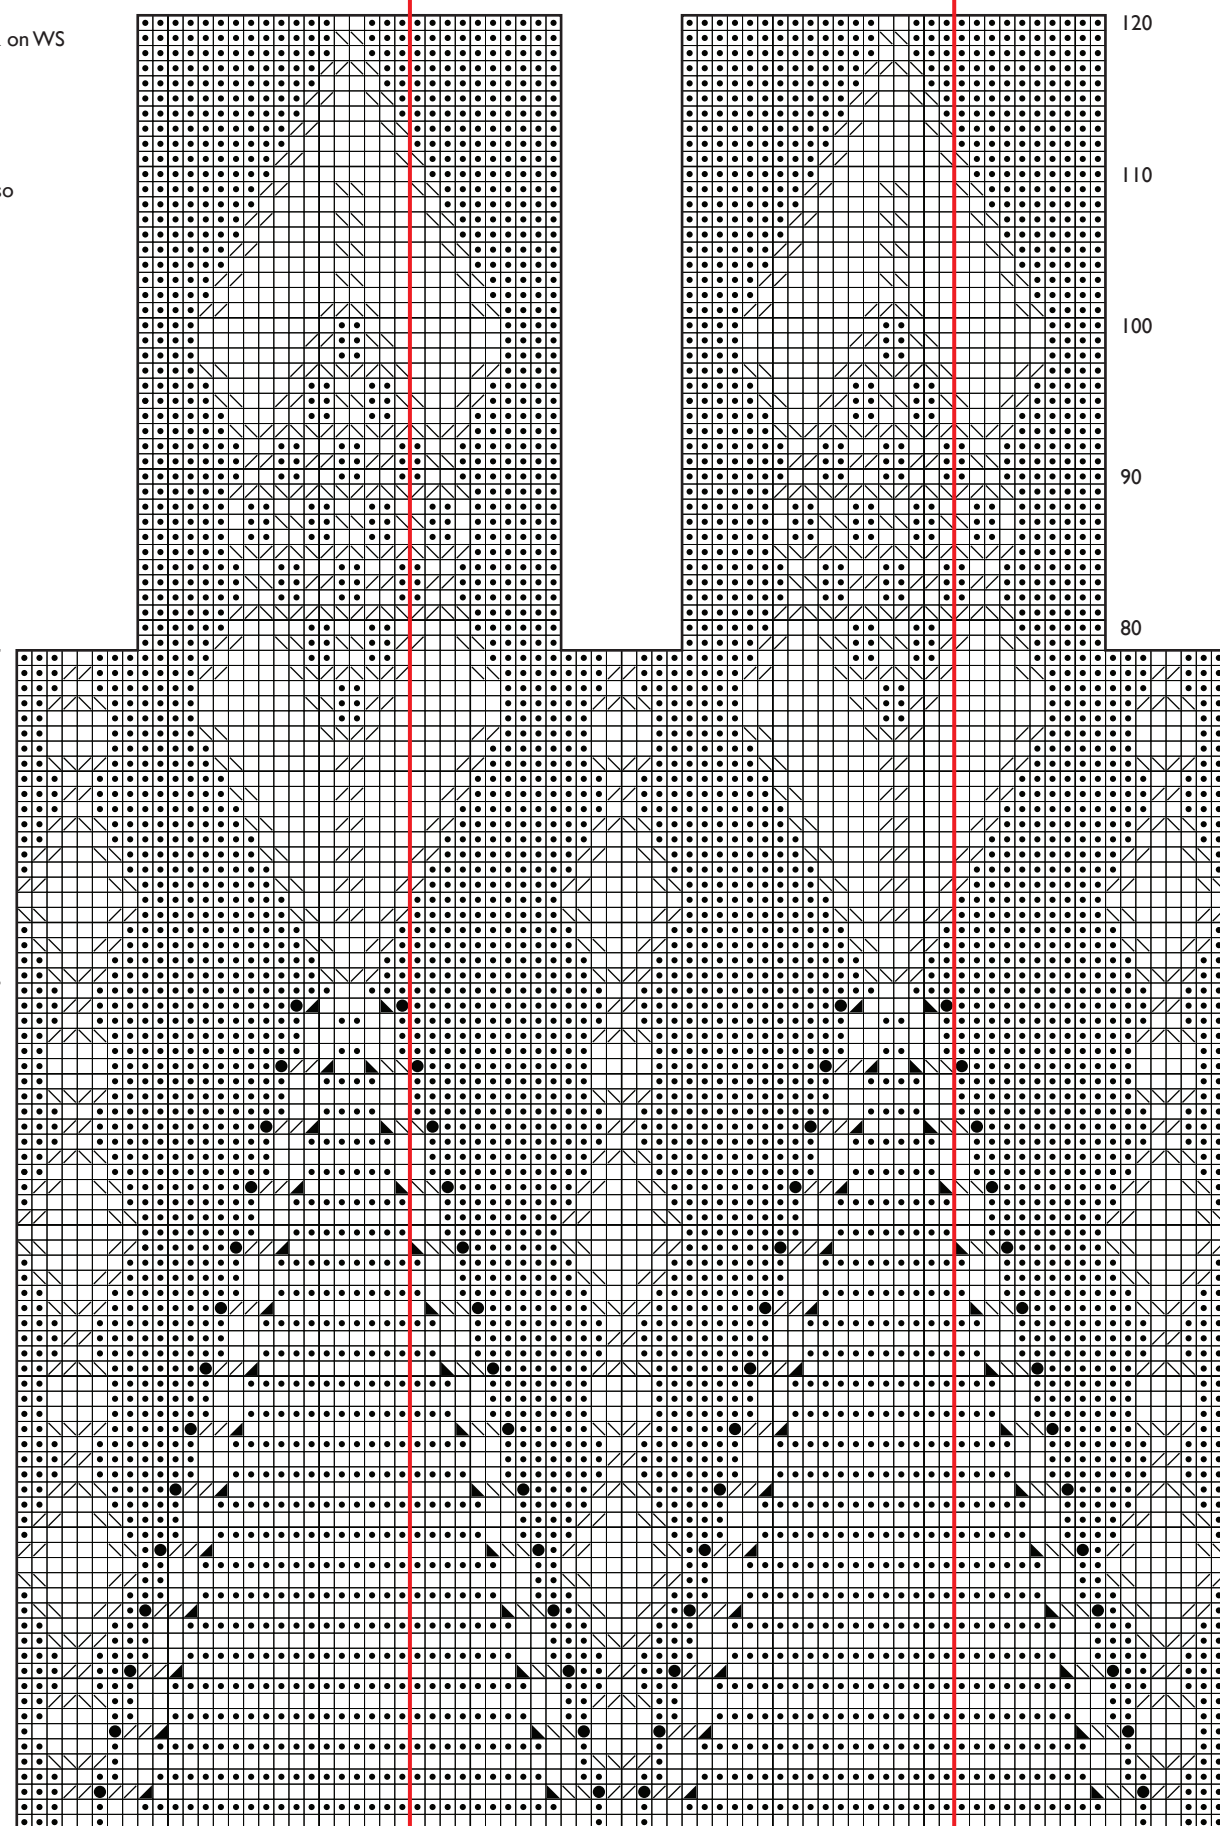

KEY

□ K on RS, P on WS

• P on RS, K on WS

▣ K2tog

▤ sll, K1, pss0

▥ Tw2R

▦ Tw2L

● M1

BACK CHART

36 stitch pattern repeat

CENTRE BACK

FRONT & SLEEVE CHART

22 row pattern repeat

64 row pattern repeat

22 row pattern repeat

64 row pattern repeat