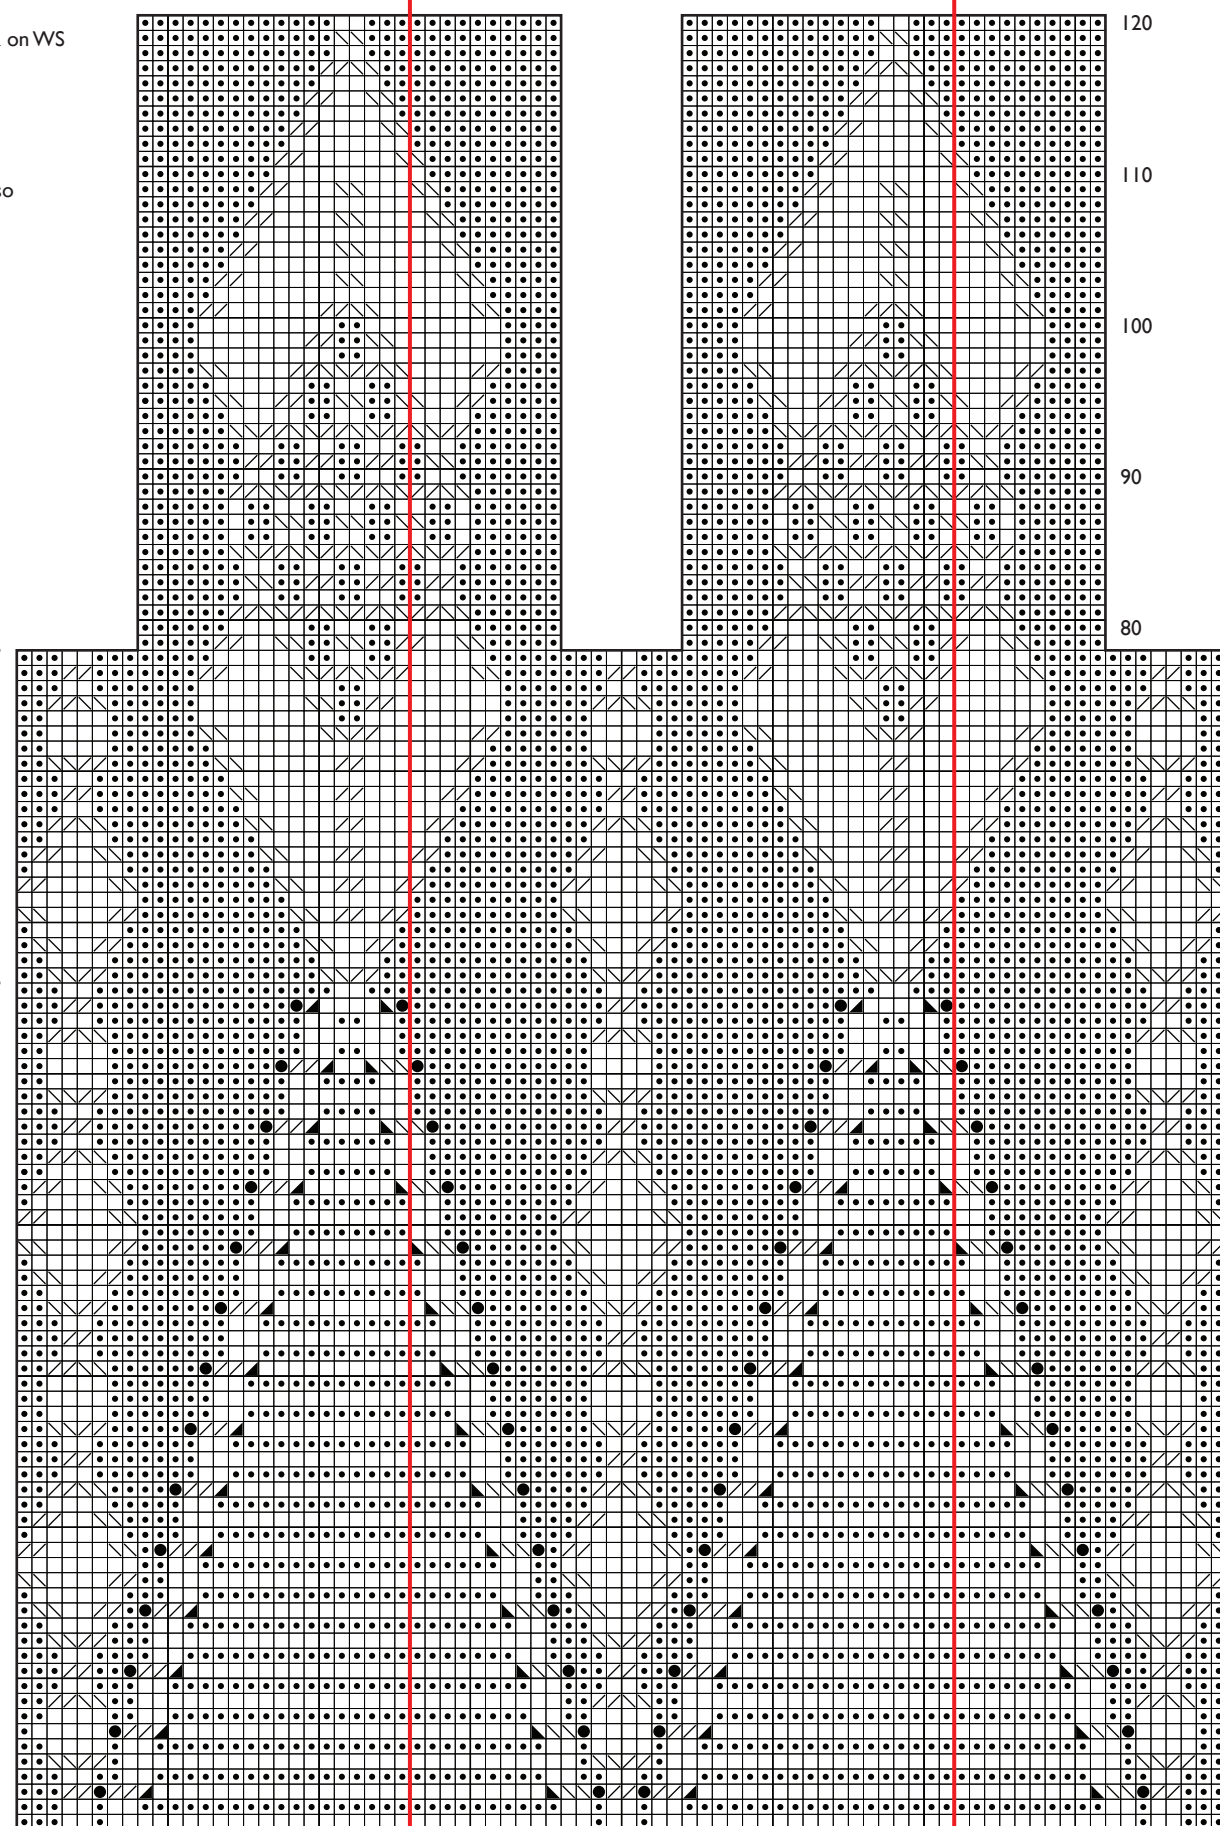

KEY

□ K on RS, P on WS

• P on RS, K on WS

▣ K2tog

▣ sll, KI, pssso

▣ Tw2R

▣ Tw2L

• MI

BACK CHART

36 stitch pattern repeat

CENTRE BACK

FRONT & SLEEVE CHART

22 row pattern repeat

64 row pattern repeat

22 row pattern repeat

64 row pattern repeat