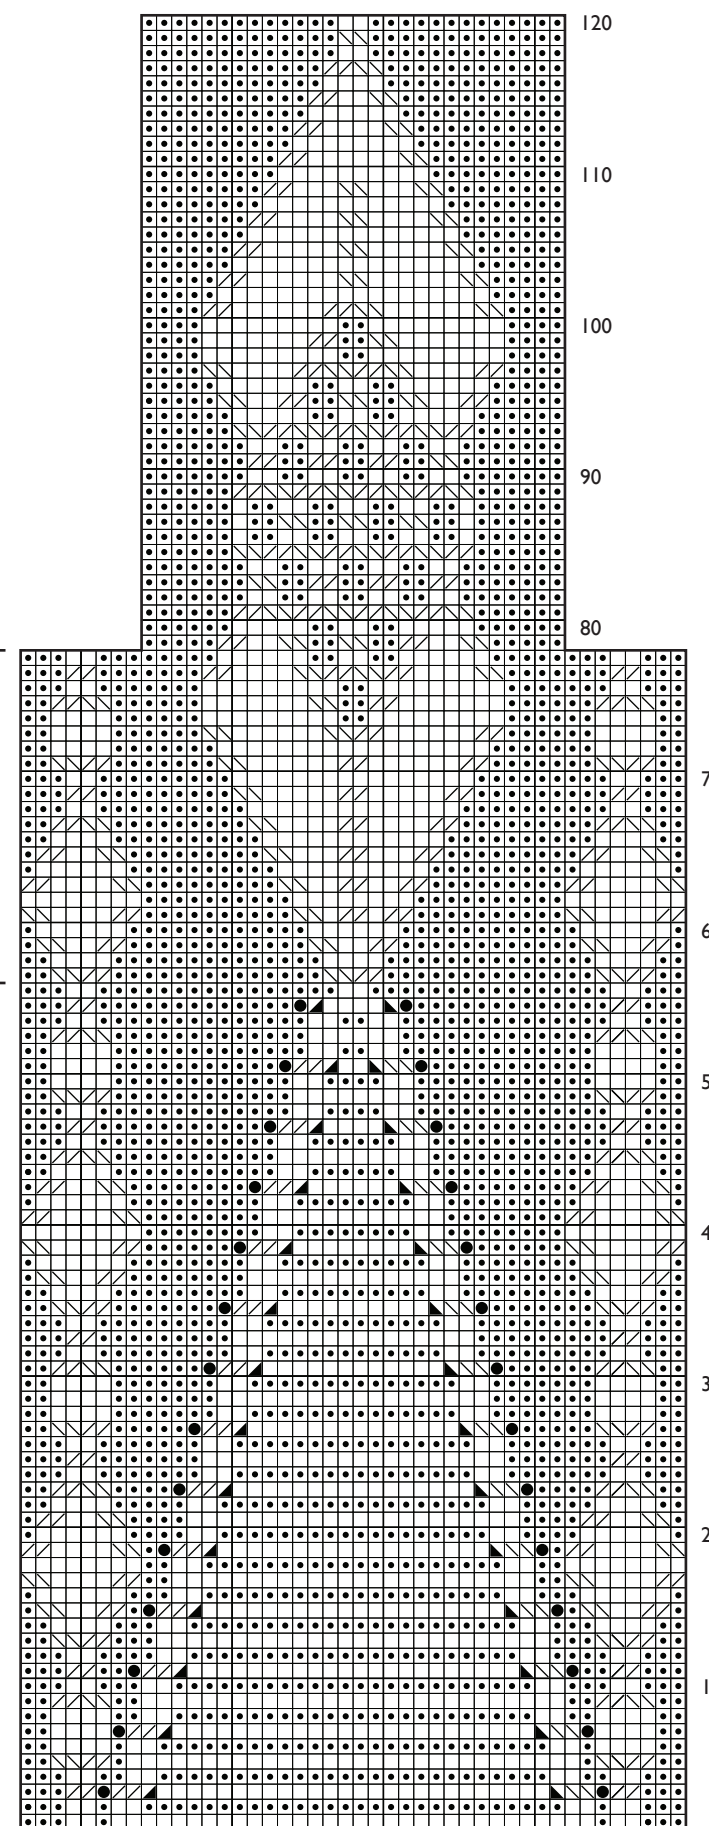

KEY

□ K on RS, P on WS

• P on RS, K on WS

▣ K2tog

▣ sll, KI, pssso

▣ Tw2R

▣ Tw2L

• MI

BACK CHART

36 stitch pattern repeat

CENTRE BACK

FRONT & SLEEVE CHART

22 row pattern repeat

64 row pattern repeat

22 row pattern repeat

64 row pattern repeat